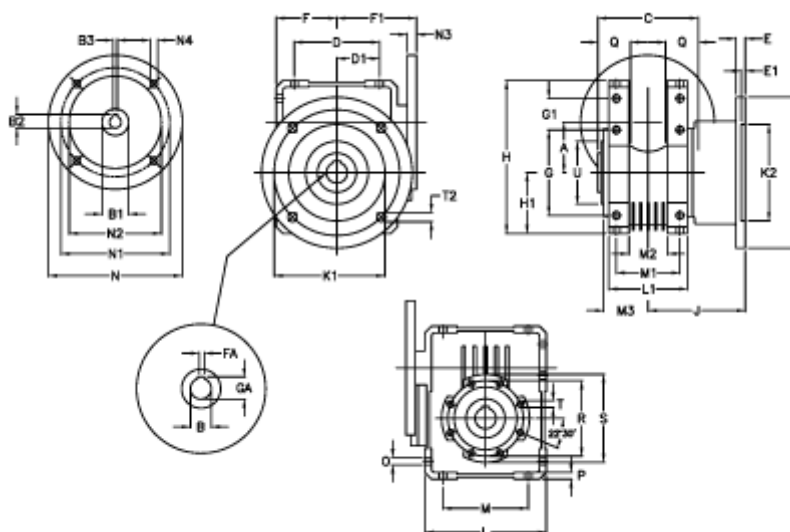

Article number: 392211004643536

Description: Worm Gear with Torque Limiter  
W110 L2-UF-46-P90 B5

## Measures

A = 110.10	E = 20	H = 308.0	M = 184	N4 = M10x12	U = 130
B = 42	E1 = 12	H1 = 125.0	M1 = 115	O = 14.0	
B1 E7 = 24	F = 125	J = 179.5	M2 = 69	P = 14	
B2 = 27.3	F1 = 143	K = 280	M3 = 73	Q = 45	
B3 H9 = 8	FA = 12	K1 = 230	N = 200	R = 165	
C = 155	G = 184	K2 = 170	N1 = 165	S = 200	
D = 174.0	G1 = 58.0	L = 250	N2 = 130	T = M12x19	
D1 = 82.0	GA = 45.3	L1 = 143	N3 = 0.0	T2 = 13.0	